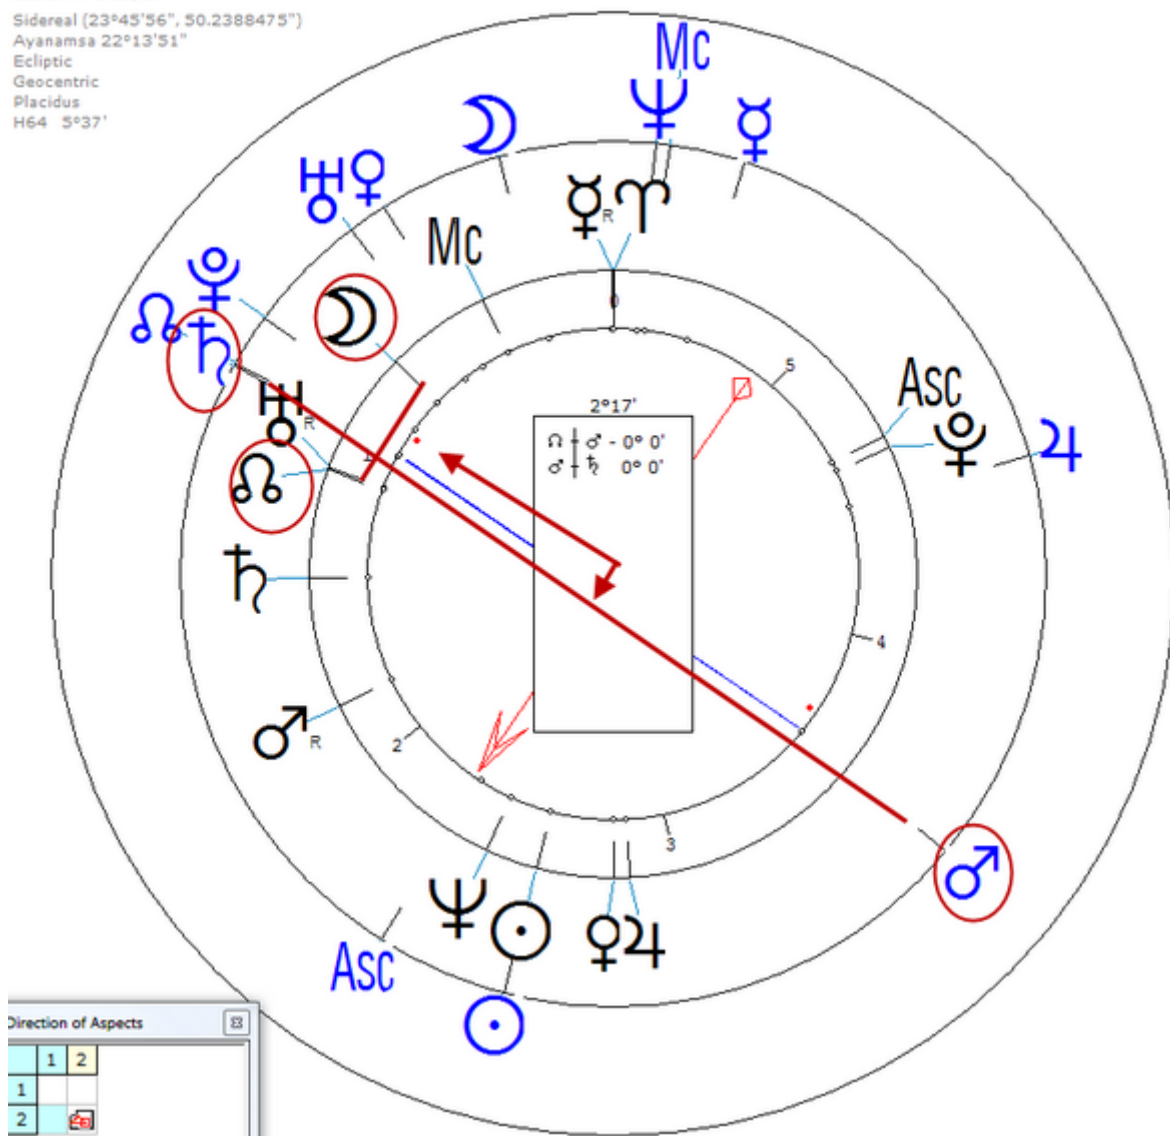

Sá-Carneiro, Mário de

19 May 1890 at 15:00 (= 3:00 PM)Lisbon, Portugal, 38n43, 9w08
Portuguese writer, considered one of the great Portuguese poets of the
20th century.

<https://www.astro.com/astro-databank/S%C3%A1-Carneiro,_M%C3%A1rio_de>

Death by Suicide 26 April 1916 in Paris, France.

Solar Return (Harmonic 64)

Solar $\sigma/\hbar = \mathcal{D}_n/\delta n$;

Solar $\mathcal{D}/\wp = \wp_n$;

Lunar $\wp/\delta = \mathcal{D}_n/\wp_n$; Solar $\mathcal{D} = \sigma_n/\hbar_n$

Sá-Carneiro, Mário de
19 May 1890 Mon 15:00 (GMT-0:37) 38n43 9w08
Lisbon, Portugal
Sidereal (23°45'56", 50.2388475")
Ayanamsa 22°13'51"
Ecliptic
Geocentric
Placidus
H64 5°37'